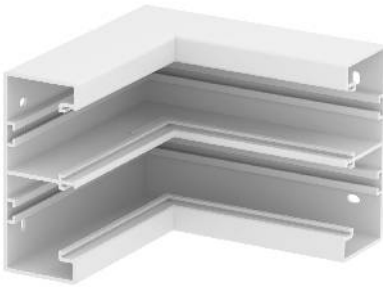

Internal corner

90° internal corner for changing the direction of the Rapid 45-2 device installation trunking.

Type	Colour	Pack. pcs	Weight kg/100 pcs.	Item No.
GK-IS53130RW	Pure white	1	44,400	6113 24 0
GK-IS53130LGR	Light grey	1	44,400	6113 24 2

PC/ABS Polycarbonate/Acrylnitrile-butadiene-styrene

Dimensions